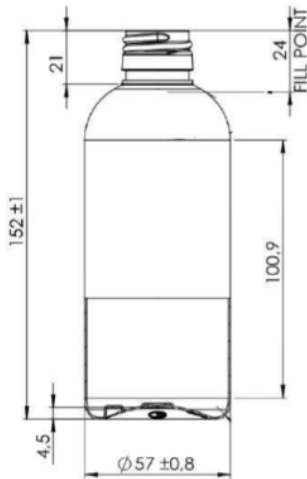

## Daily Tall 300

### General info

Item no. (SKU):	
Family / Range:	<b>MISC</b>
Capacity:	<b>300ml</b>
Neck:	<b>28 ROPP</b>
Weight:	<b>21</b>
Shape:	<b>Round</b>
Material:	<b>PET</b>
Colour:	<b>All Colours Available</b>
Print Areas:	
Country of Origin:	<b>Lithuania</b>

#### Packed in Boxes

Box Dimensions (mm):	<b>594 x 394 x 448</b>
Quantity per box (pcs):	
Boxes per pallet (pcs):	
Quantity per pallet (pcs):	
Net weight (kg):	
Gross weight (kg):	
Pallet height (mm):	<b>2400</b>

#### Packed in PE bags on trays (Full pallet)

Tray dimensions (mm):	<b>1200 x 800 x 50</b>
Quantity per tray (pcs):	<b>286</b>
Quantity per PE bag (pcs):	<b>143</b>
PE bags per tray (pcs):	<b>2</b>
Trays per pallet (pcs):	<b>15</b>
Quantity per pallet (pcs):	<b>4290</b>
Net weight (kg):	<b>90</b>
Gross weight (kg):	<b>115</b>
Pallet height (mm):	<b>2400</b>